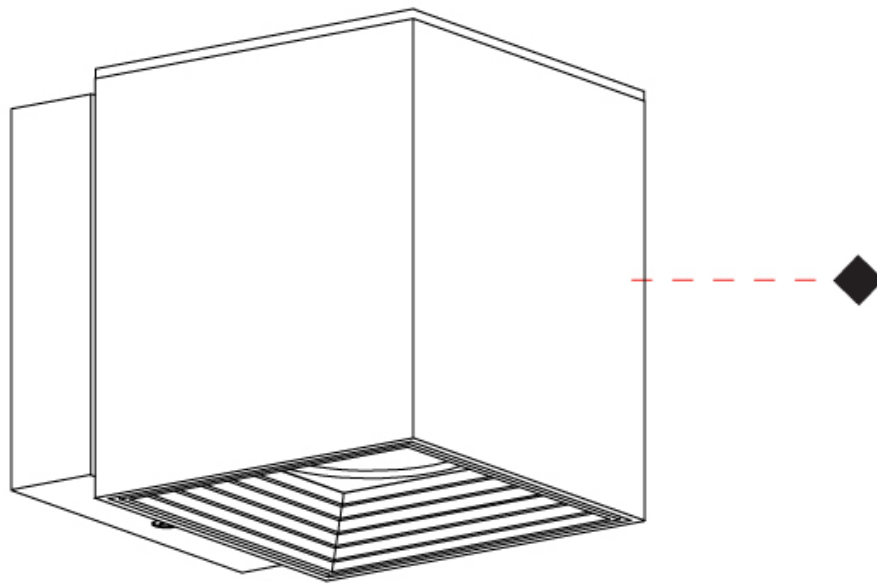

DAU SINGLE SURFACE

D93189R9-

PROJECT	_____
TYPE	_____
SPECIFIER	_____
QUANTITY	_____
DATE	_____